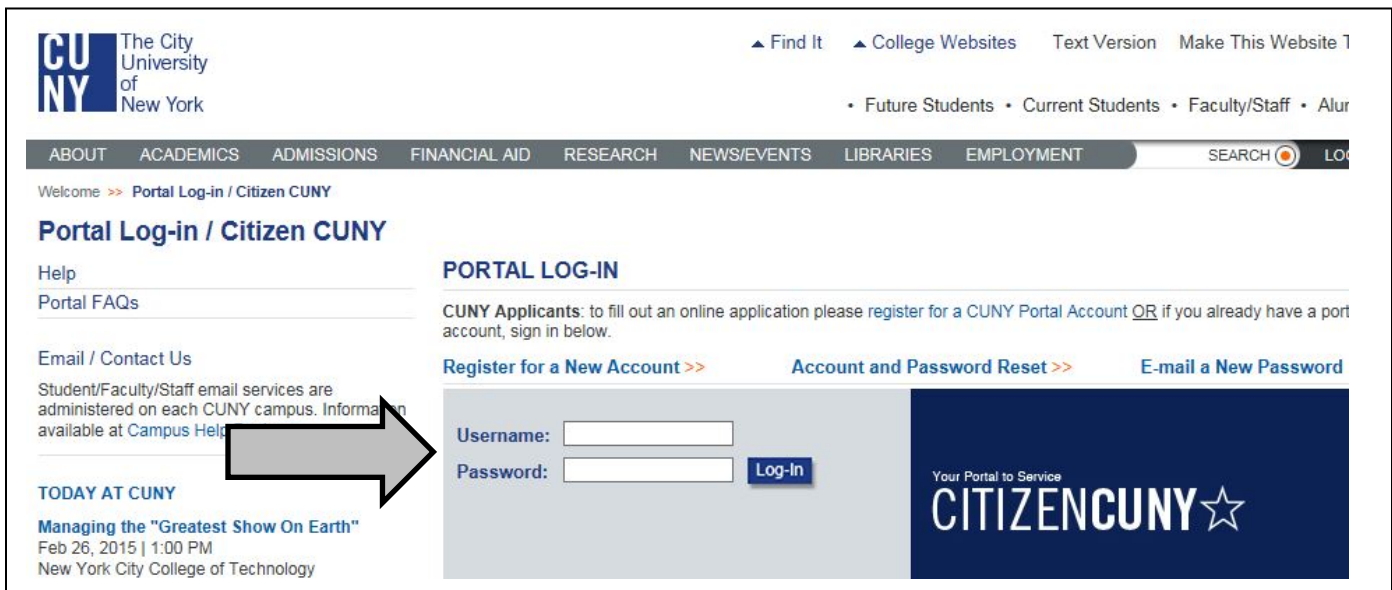

Accessing Degree Works

1. Visit www.cuny.edu

2. Click on LOG-IN

3. Log-in using your CUNY portal log-in information

4. Select "Student Advisement Degree Audit"