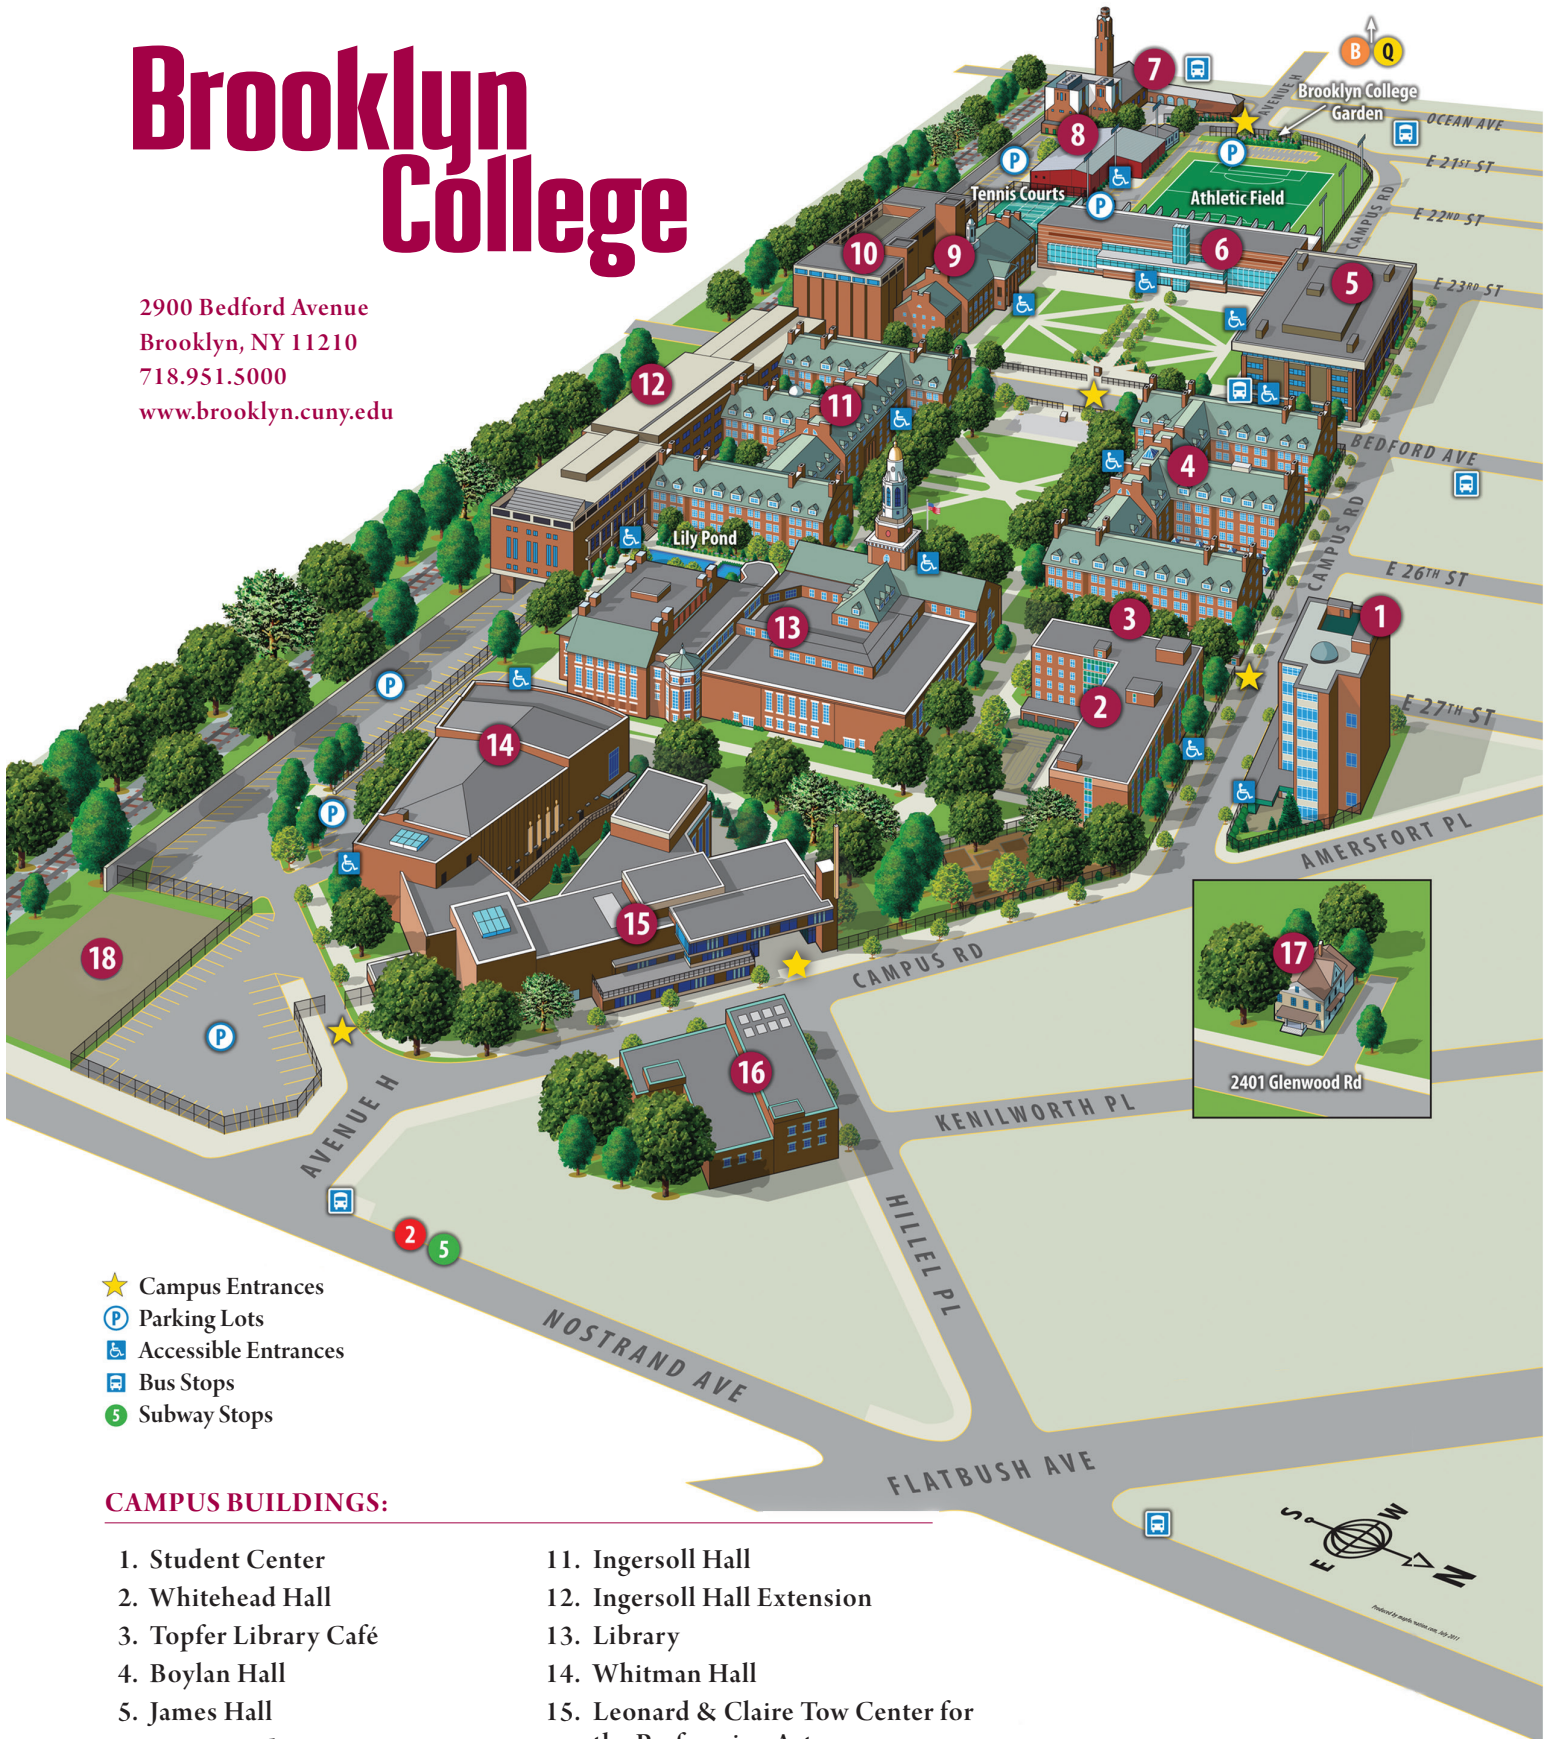

# Brooklyn College

2900 Bedford Avenue  
 Brooklyn, NY 11210  
 718.951.5000  
[www.brooklyn.cuny.edu](http://www.brooklyn.cuny.edu)

- ★ Campus Entrances
- P Parking Lots
- ♿ Accessible Entrances
- 🚏 Bus Stops
- 5 Subway Stops

## CAMPUS BUILDINGS:

- |                               |   |
|-------------------------------|---|
| 1. Student Center             | 11. Ingersoll Hall                                      |
| 2. Whitehead Hall             | 12. Ingersoll Hall Extension                            |
| 3. Topfer Library Café        | 13. Library   |
| 4. Boylan Hall                | 14. Whitman Hall  |
| 5. James Hall                 | 15. Leonard & Claire Tow Center for the Performing Arts |
| 6. West Quad Center           | 16. Tanger Hillel House                                 |
| 7. Heating and Chiller Plants | 17. Newman Center                                       |
| 8. West End Building          | 18. Future Site of Koppelman Hall                       |
| 9. Roosevelt Hall             |   |
| 10. Roosevelt Hall Extension  |   |