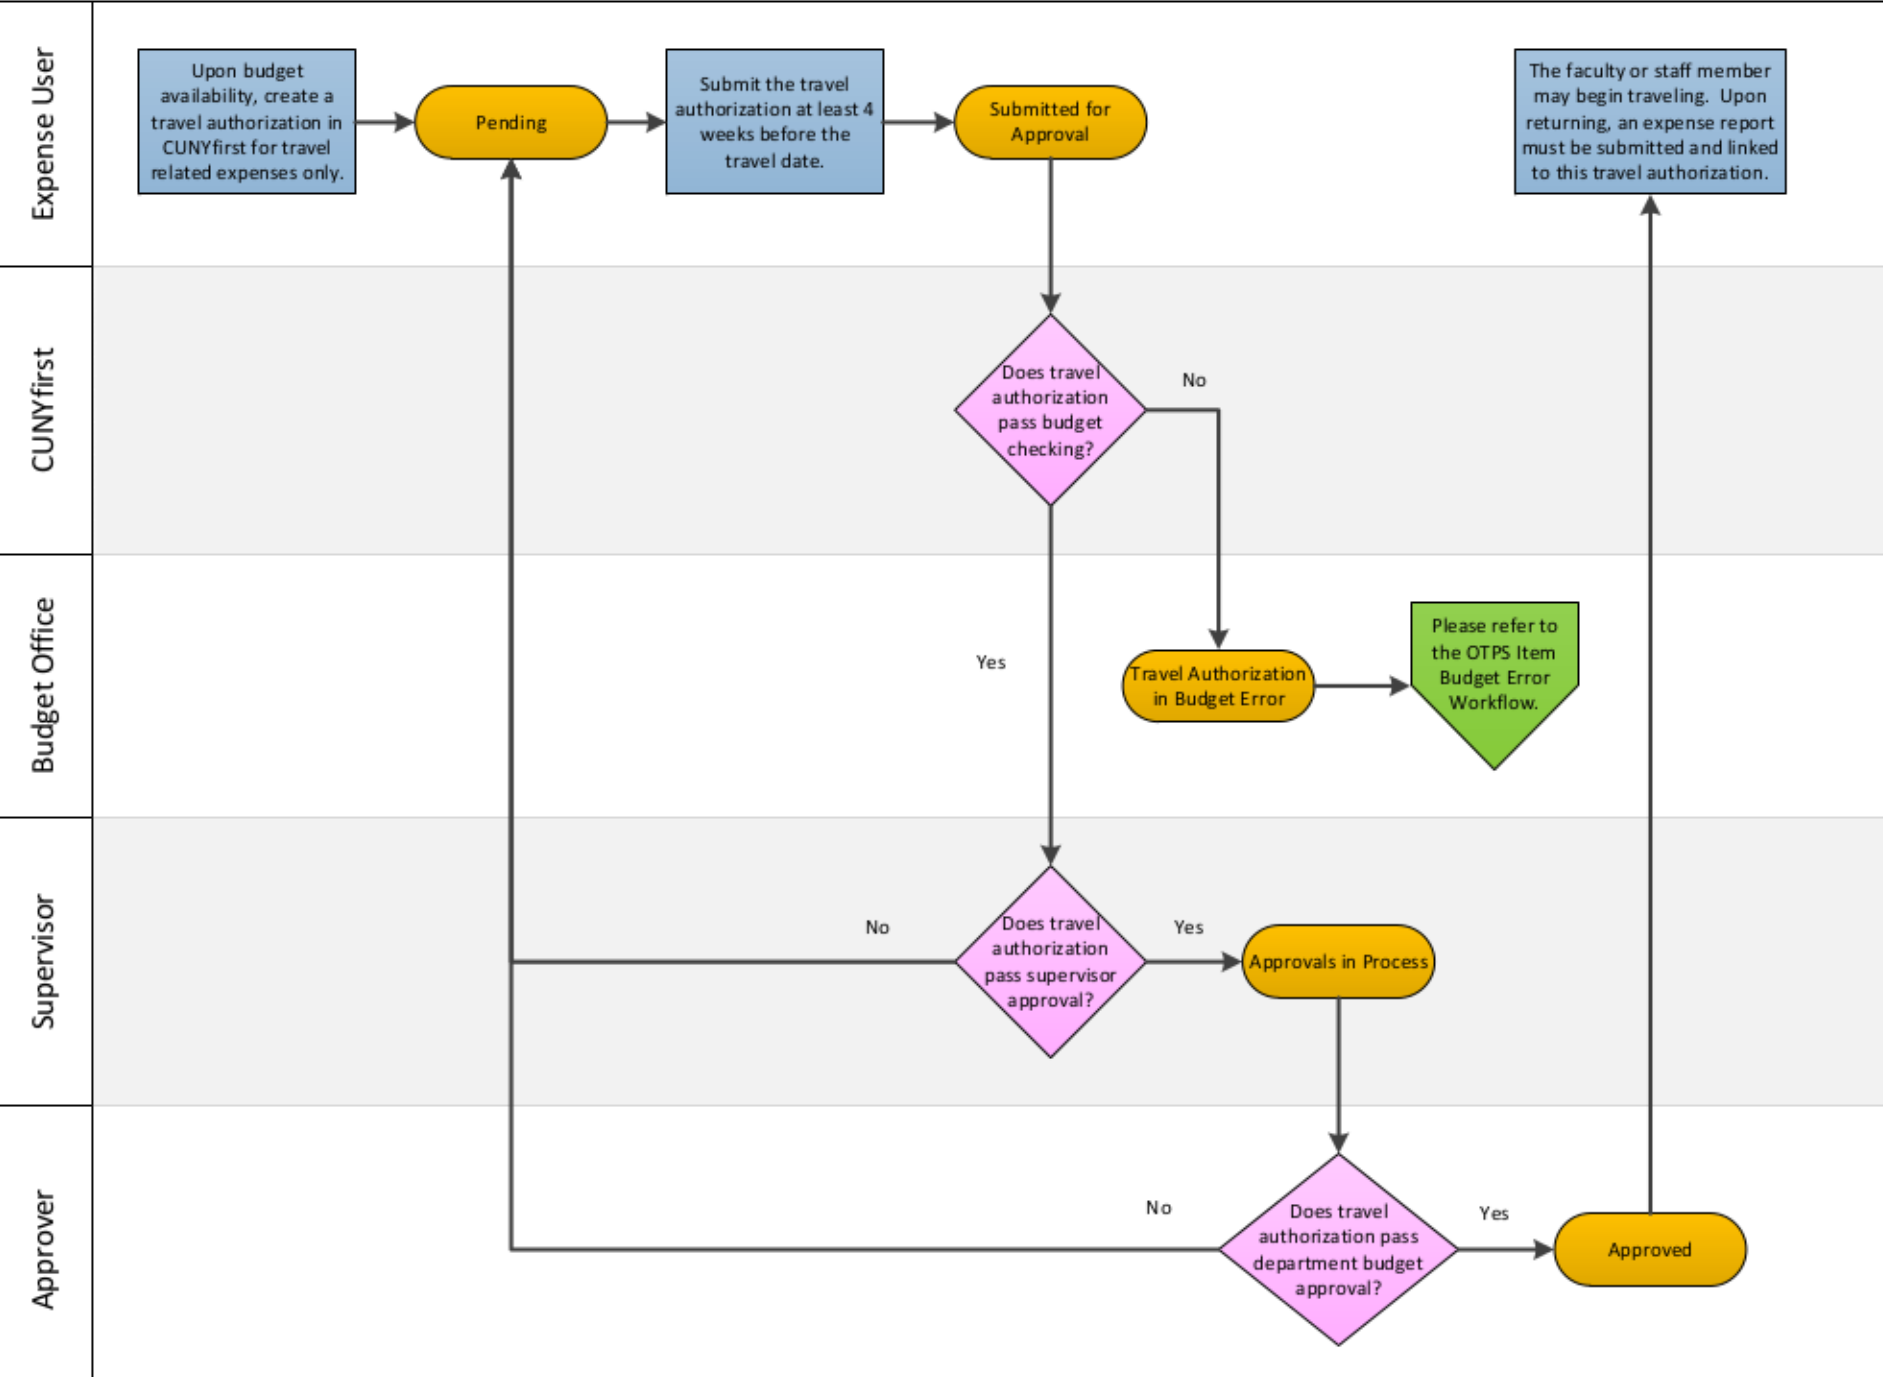

Travel Authorization Workflow

Workflow: A series of processes that achieve a specific result.

Legend

Process: A series of steps that achieve a specific outcome.

Status: A progress indicator within a workflow.

Decision Point: A point when a decision may redirect or end normal workflow.

Workflow Connector: Connects one workflow to another.

Notes: A written record of information relevant to a process or workflow.